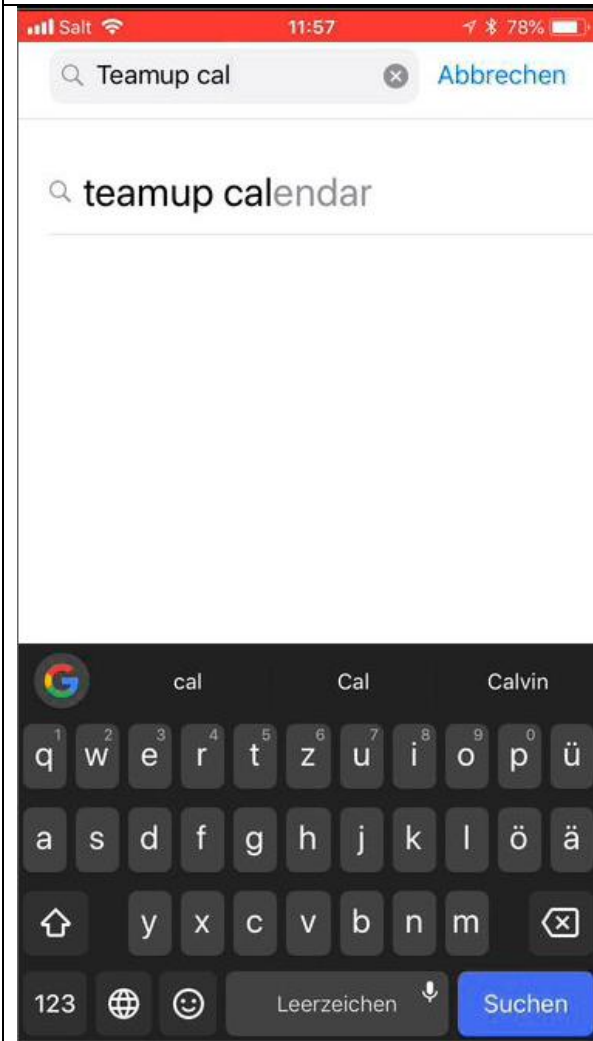

Reitverein Müllheim und Umgebung

3.

Teamup Kalender gefunden →