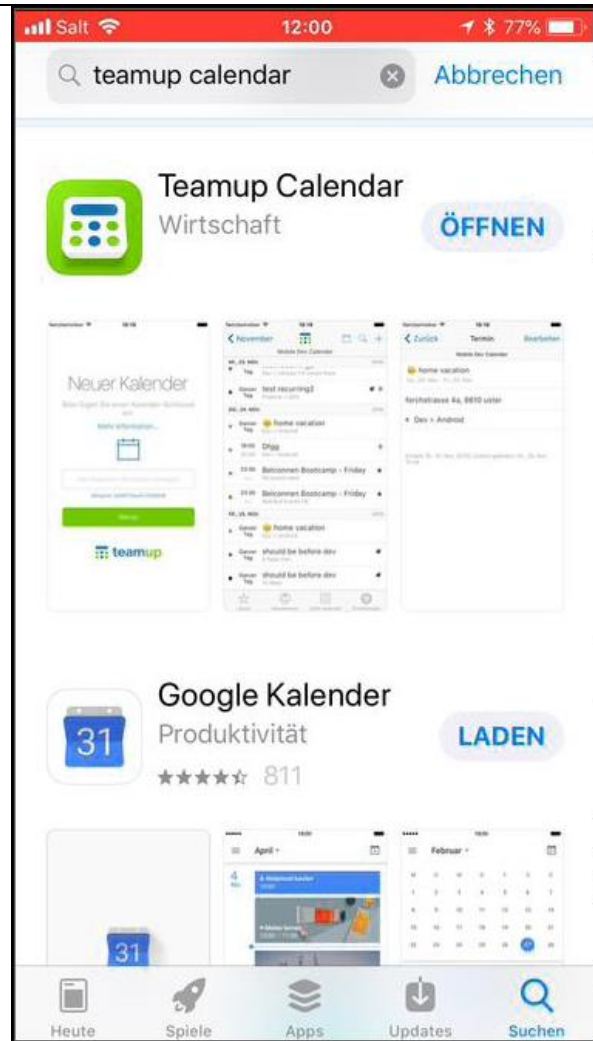

RVM-Veranstungskalender ist
fertig

Reitverein Müllheim und Umgebung

Acht Schritte zum Erstellen des Teamup Kalenders für IPHONES

1. Suchen wir im App Store →	2. nach teamup calendar →
 <p>The screenshot shows an iPhone home screen with a black background. At the top, the status bar displays 'Salt', signal strength, Wi-Fi, time '11:50', and battery '80%'. Three app icons are visible: 'App Store' (blue with a white 'A'), 'Apple Store' (blue with a white Apple logo), and 'Wallet' (white with a colorful card). The dock at the bottom contains icons for Phone, Messages, Mail, and Safari.</p>	 <p>The screenshot shows the App Store search results page. The status bar at the top shows 'Salt', signal strength, Wi-Fi, time '12:12', and battery '73%'. The page title is 'Suchen' (Search). Below the title is a search bar with the text 'App Store'. A section titled 'Im Trend' (Trending) lists several apps: 'eurovision', 'meteo suisse', 'roblox', 'fifa 18', 'duolingo', 'live.ly', and 'video star'. At the bottom, there is a navigation bar with icons for 'Heute' (Today), 'Spiele' (Games), 'Apps', 'Updates', and 'Suchen' (Search).</p>

Reitverein Müllheim und Umgebung

3.

Teamup Kalender gefunden →

4.

Teamup Calendar laden →

Reitverein Müllheim und Umgebung

5.

Account wird verlangt →

6.

Teamup Calender öffnen →

Reitverein Müllheim und Umgebung

7.

Kalender-Schlüssel:
ks0b22dd4cb476408a eingeben →

8.

RVM-Veranstungskalender ist fertig