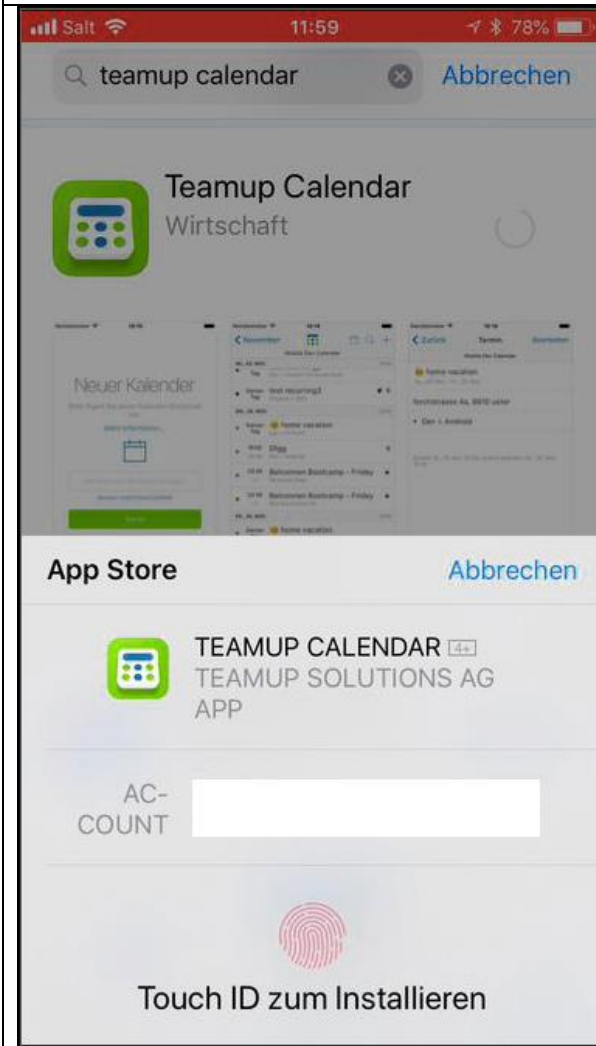

RVM-Veranstungskalender ist
fertig

Reitverein Müllheim und Umgebung

Acht Schritte zum Erstellen des Teamup Kalenders für IPHONES

1. Suchen wir im App Store →	2. nach teamup calendar →
 <p>The screenshot shows an iPhone home screen with a black background. At the top, the status bar displays 'Salt', signal strength, Wi-Fi, time '11:50', and battery '80%'. Three app icons are visible: 'App Store' (blue with a white 'A'), 'Apple Store' (blue with a white Apple logo), and 'Wallet' (white with a colorful card). The dock at the bottom contains icons for Phone, Messages, Mail, and Safari.</p>	 <p>The screenshot shows the App Store search results page. The status bar at the top shows 'Salt', signal strength, Wi-Fi, time '12:12', and battery '73%'. The page title is 'Suchen' (Search). Below the title is a search bar with the text 'App Store'. A section titled 'Im Trend' (Trending) lists several apps: 'eurovision', 'meteo suisse', 'roblox', 'fifa 18', 'duolingo', 'live.ly', and 'video star'. At the bottom, there is a navigation bar with icons for 'Heute' (Today), 'Spiele' (Games), 'Apps', 'Updates', and 'Suchen' (Search).</p>

Reitverein Müllheim und Umgebung

3.

Teamup Kalender gefunden →

4.

Teamup Calendar laden →

Reitverein Müllheim und Umgebung

5.

Account wird verlangt →

6.

Teamup Calender öffnen →

Reitverein Müllheim und Umgebung

7.

Kalender-Schlüssel:
ks0b22dd4cb476408a eingeben →

8.

RVM-Veranstungskalender ist fertig